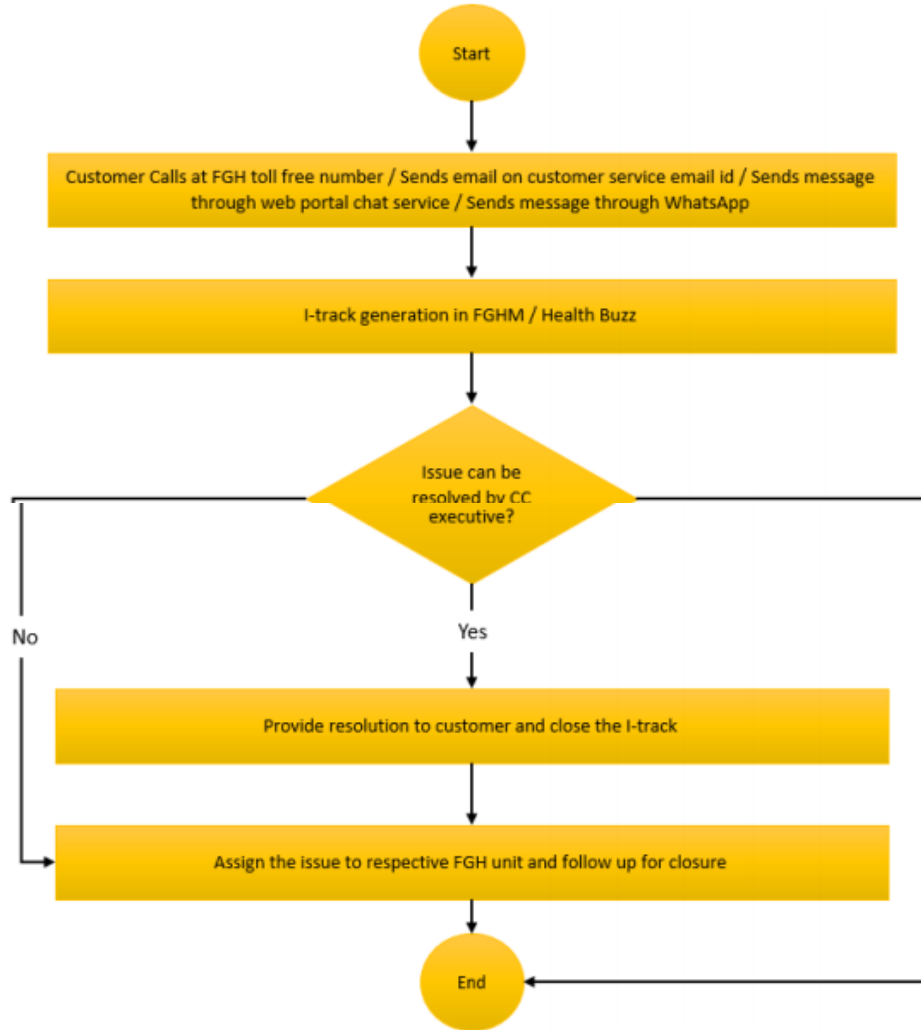

CASHLESS PROCESS FLOW -

E. FLOWCHART

Health Call Centre

E. FLOWCHART

1.1 Input - Customer Call – Email – Chat – WhatsApp Message

Claims Contact Matrix-

| Sr No | Claim intimation | Escalation Level | Designation | Telephone Number | Whats up Number | Email ID | Address |
|-------|------------------|------------------|-------------------|--------------------------|-----------------|--|--|
| 1 | 18001038889 | Debasis Paul | Assistant Manager | 9832114685 9332041206 | 8016016666 | Fg.health@futuregenerali.in | Future Generali india insurance Co ltd 4th Floor, Cross Space building, City Centre Durgapur, West Bengal, PIN- 713216 |
| 2 | 18002091016 | Dhiman Paul | Branch Manager | 7699996626 | | debasis.paul@futuregenerali.in | |
| 3 | 9832114685 | Sanjoy Bera | Operation Manager | 8016016666 | | dhiman.paul@futuregenerali.in | |