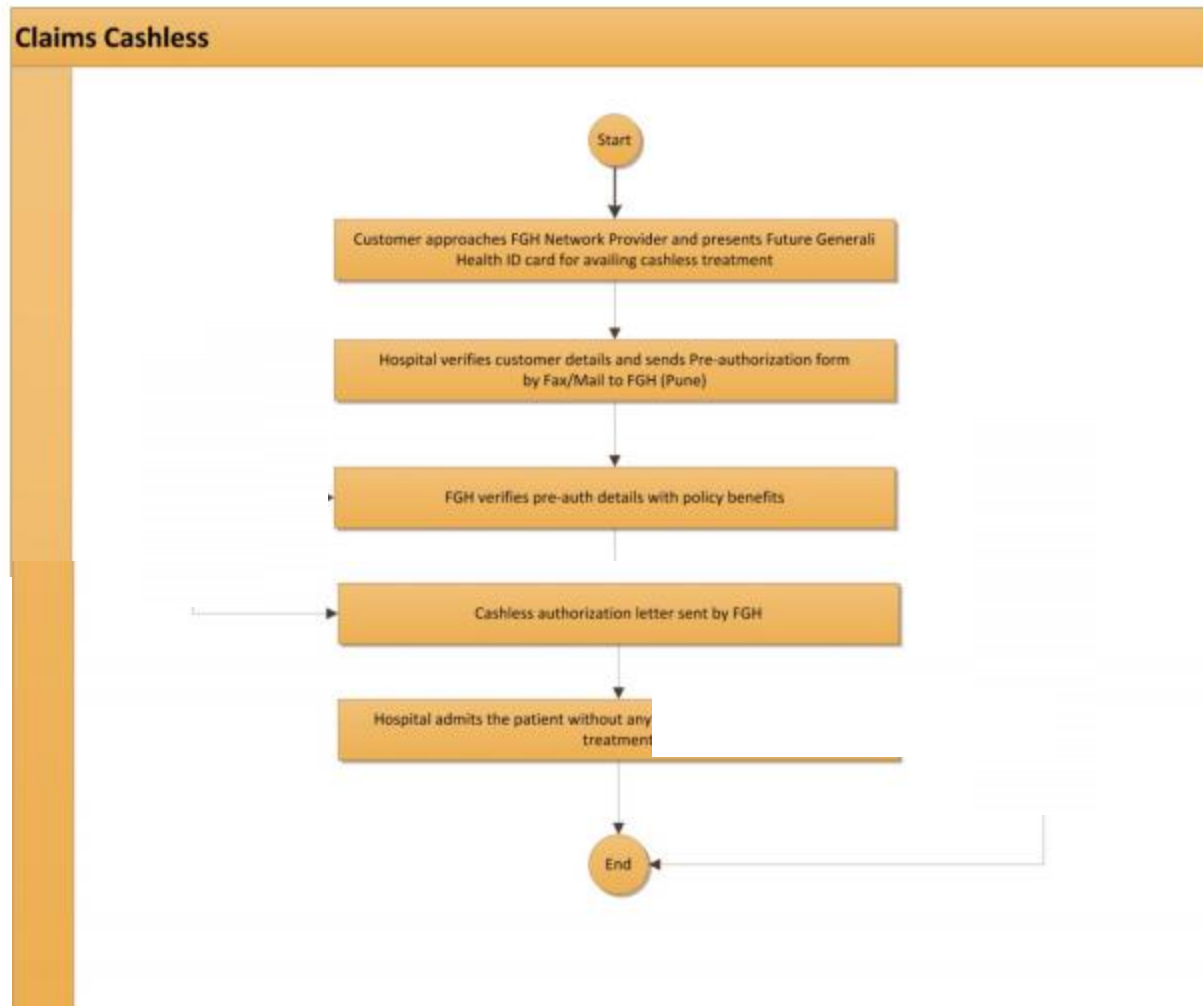

राष्ट्रीय प्रौद्योगिकी संस्थान दुर्गापुर

NATIONAL INSTITUTE OF TECHNOLOGY DURGAPUR
MAHATMA GANDHI AVENUE, DURGAPUR-713209

West Bengal, INDIA, www.nitdgp.ac.in

(An Institute of National Importance under Ministry of Education, Govt. of India)

Date: 13.09.2021

INSURANCE CLAIM PROCESS

In connection with their **Contingency Insurance including medical Coverage for the academic year 2021-22**, students of the Institute are being instructed to open the page by clicking the following link:

<https://healthbuzzportal.futuregenerali.in/>

On opening the page they should enter their '**User ID**' and '**Password**' to send and receive their individual communications, settling claims etc.

User ID is the student's roll number and the password is also same. You may change the password.

Contact Details:

Sr No	Claim intimation	Escalation Level	Designation	Telephone Number	WhatsApp Number	Email ID
1	18001038889	Debasis Paul	Assistant Manager	9832114685 9332041206	8016016666	Fg.health@futuregenerali.in
2	18002091016	Dhiman Paul	Branch Manager	7699996626		debasis.paul@futuregenerali.in
3	9832114685	Sanjoy Bera	Operation Manager	8016016666		dhiman.paul@futuregenerali.in

CASHLESS PROCESS FLOW -

E. FLOWCHART